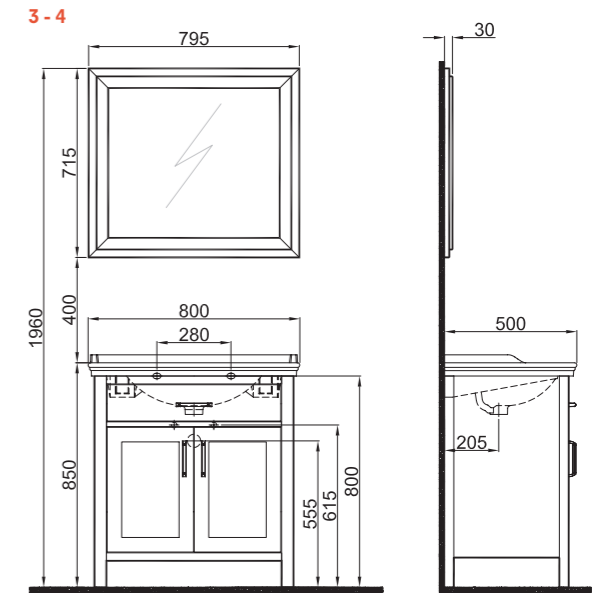

VINTAGE

DOOR	BODY
 Blue	 Blue
 White	 White

Code	Product Name	Washbasin	Body	Door	Upper Module
1 610100201038 610100201039	65 cm Set with Chrome Pulls	310200200218 Artdeco 65 cm Shelf Washbasin	Ultra Lacquered Over MDF	Ultra Lacquered Over MDF	Plain Mirror
	White				
2 610100201042 610100201043	65 cm Set with Black Pulls	310200200218 Artdeco 65 cm Shelf Washbasin	Ultra Lacquered Over MDF	Ultra Lacquered Over MDF	Plain Mirror
	White				
3 610100201040 610100201041	80 cm Set with Chrome Pulls	310200200220 Artdeco 80 cm Shelf Washbasin	Ultra Lacquered Over MDF	Ultra Lacquered Over MDF	Plain Mirror
	White				
4 610100201044 610100201045	80 cm Set with Black Pulls	310200200220 Artdeco 80 cm Shelf Washbasin	Ultra Lacquered Over MDF	Ultra Lacquered Over MDF	Plain Mirror
	White				
5 310300103249	Chrome Sconce		Brass		
6 310300103250	Black Sconce		Brass		

VINTAGE

65 cm Sets Front and Side View

80 cm Sets Front and Side View

Sconce Front and Side View

5-6