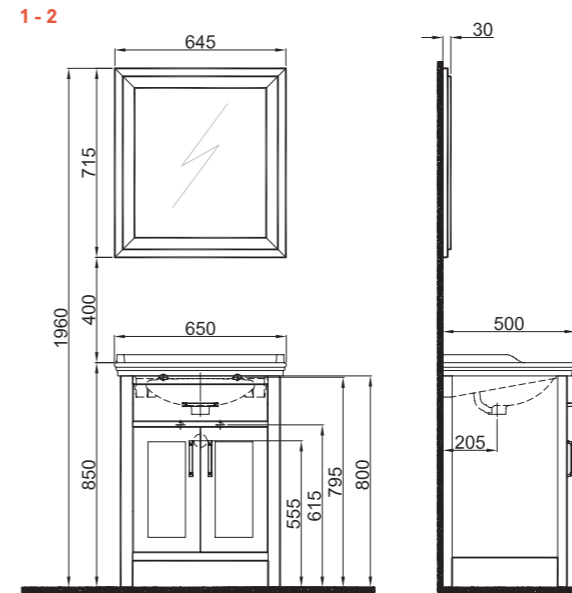

VINTAGE

DOOR	BODY
 Blue	 Blue
 White	 White

Code	Product Name	Washbasin	Body	Door	Upper Module
1 610100201038 610100201039	65 cm Set with Chrome Pulls	310200200218 Artdeco 65 cm Shelf Washbasin	Ultra Lacquered Over MDF	Ultra Lacquered Over MDF	Plain Mirror
	White				
2 610100201042 610100201043	65 cm Set with Black Pulls	310200200218 Artdeco 65 cm Shelf Washbasin	Ultra Lacquered Over MDF	Ultra Lacquered Over MDF	Plain Mirror
	White				
3 610100201040 610100201041	80 cm Set with Chrome Pulls	310200200220 Artdeco 80 cm Shelf Washbasin	Ultra Lacquered Over MDF	Ultra Lacquered Over MDF	Plain Mirror
	White				
4 610100201044 610100201045	80 cm Set with Black Pulls	310200200220 Artdeco 80 cm Shelf Washbasin	Ultra Lacquered Over MDF	Ultra Lacquered Over MDF	Plain Mirror
	White				
5 310300103249	Chrome Sconce		Brass		
6 310300103250	Black Sconce		Brass		

VINTAGE

65 cm Sets Front and Side View

80 cm Sets Front and Side View

Sconce Front and Side View

5-6