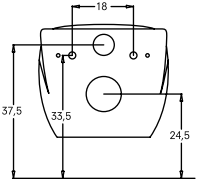

Asma Klozetler

71129314xx

Zen Asma Klozet [Taharet Delikli]
Zen Wall Hung WC Pan [With Cleaning Pipe]

71129316xx

Zen Asma Klozet [Taharet Deliksiz]
Zen Wall Hung WC Pan [Without Cleaning Pipe]

70129726xx

71128334xx

Victorian Asma Klozet [Taharet Delikli]
Victorian Wall Hung WC Pan [With Cleaning Pipe]

71128363xx

70128728xx

Klozet Kapağı
Seat & Cover

7113433400

Eternal Asma Klozet
Eternal Wall Hung WC Pan

70134728xx

Yavaş Kapanan Klozet Kapağı
Soft Close Seat & Cover

aQuasmart

71133334xx

[With Cleaning Pipe]

71133363xx

[Without Cleaning Pipe]

70133720xx : 70133728xx

Klozet Kapağı : Yavaş Kapanan Klozet Kapağı
Seat & Cover : Soft Close Seat & Cover

Asma Klozet Renkleri: Beyaz 00, EC Beyaz 02 **Zen Klozet Renkleri:** Beyaz 00, EC Beyaz 02, Siyah 20

Wall Hung WC Pan Colors: White 00, EC White 02 **Zen Wall Hung WC Pan Colors:** White 00, EC White 02, Black 20

Sipariş verilirken sipariş kodunun sonuna xx yerine renk kodu eklenmelidir.

When ordering, the xx at the end of the Product Code must be replaced with the color code.