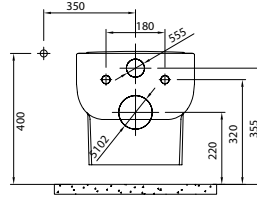

aQuasmart

71132334xx

Light* Universal Asma Klozet

[Taharet Delikli]

Light* Universal Wall Hung WC Pan

[With Cleaning Pipe]

71132363xx

Light* Universal Asma Klozet

[Taharet Deliksiz]

Light* Universal Wall Hung WC Pan

[Without Cleaning Pipe]

70132720xx : 70132728xx

Klozet Kapağı : Yavaş Kapanan Klozet Kapağı

Seat & Cover : Soft Close Seat & Cover

aQuasmart

71117334xx

Bond Universal Asma Klozet

[Taharet Delikli]

Bond Universal Wall Hung WC Pan

[With Cleaning Pipe]

71117363xx

Bond Universal Asma Klozet

[Taharet Deliksiz]

Bond Universal Wall Hung WC Pan

[Without Cleaning Pipe]

70117720xx : 70117728xx

Klozet Kapağı : Yavaş Kapanan Klozet Kapağı

Seat & Cover : Soft Close Seat & Cover

aQuasmart

71118334xx

Zero Universal Asma Klozet

[Taharet Delikli]

Zero Universal Wall Hung WC Pan

[With Cleaning Pipe]

71118363xx

Zero Universal Asma Klozet

[Taharet Deliksiz]

Zero Universal Wall Hung WC Pan

[Without Cleaning Pipe]

70118720xx : 70118728xx

Klozet Kapağı : Yavaş Kapanan Klozet Kapağı

Seat & Cover : Soft Close Seat & Cover

aQuasmart

71130334xx

Fold Universal Asma Klozet

[Taharet Delikli]

Fold Universal Wall Hung WC Pan

[With Cleaning Pipe]

71130363xx

Fold Universal Asma Klozet

[Taharet Deliksiz]

Fold Universal Wall Hung WC Pan

[Without Cleaning Pipe]

70130720xx : 70130728xx

Klozet Kapağı : Yavaş Kapanan Klozet Kapağı

Seat & Cover : Soft Close Seat & Cover

Asma Klozet Renkleri: Beyaz 00, EC Beyaz 02 **Light* Renkleri:** Beyaz 00, EC Beyaz 02, Siyah 20

Wall Hung WC Pan Colors: White 00, EC White 02 **Light* Colors:** White 00, EC White 02, Black 20

Sipariş verilirken sipariş kodunun sonuna xx yerine renk kodu eklenmelidir.

When ordering, the xx at the end of the Product Code must be replaced with the color code.