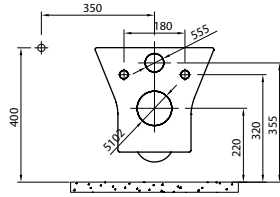

aQuasmart

71132334xx

Light* Universal Asma Klozet

[Taharet Delikli]

Light* Universal Wall Hung WC Pan

[With Cleaning Pipe]

71132363xx

Light* Universal Asma Klozet

[Taharet Deliksiz]

Light* Universal Wall Hung WC Pan

[Without Cleaning Pipe]

70132720xx : 70132728xx

Klozet Kapağı : Yavaş Kapanan Klozet Kapağı

Seat & Cover : Soft Close Seat & Cover

aQuasmart

71117334xx

Bond Universal Asma Klozet

[Taharet Delikli]

Bond Universal Wall Hung WC Pan

[With Cleaning Pipe]

71117363xx

Bond Universal Asma Klozet

[Taharet Deliksiz]

Bond Universal Wall Hung WC Pan

[Without Cleaning Pipe]

70117720xx : 70117728xx

Klozet Kapağı : Yavaş Kapanan Klozet Kapağı

Seat & Cover : Soft Close Seat & Cover

aQuasmart

71118334xx

Zero Universal Asma Klozet

[Taharet Delikli]

Zero Universal Wall Hung WC Pan

[With Cleaning Pipe]

71118363xx

Zero Universal Asma Klozet

[Taharet Deliksiz]

Zero Universal Wall Hung WC Pan

[Without Cleaning Pipe]

70118720xx : 70118728xx

Klozet Kapağı : Yavaş Kapanan Klozet Kapağı

Seat & Cover : Soft Close Seat & Cover

aQuasmart

71130334xx

Fold Universal Asma Klozet

[Taharet Delikli]

Fold Universal Wall Hung WC Pan

[With Cleaning Pipe]

71130363xx

Fold Universal Asma Klozet

[Taharet Deliksiz]

Fold Universal Wall Hung WC Pan

[Without Cleaning Pipe]

70130720xx : 70130728xx

Klozet Kapağı : Yavaş Kapanan Klozet Kapağı

Seat & Cover : Soft Close Seat & Cover

Asma Klozet Renkleri: Beyaz 00, EC Beyaz 02 **Light* Renkleri:** Beyaz 00, EC Beyaz 02, Siyah 20

Wall Hung WC Pan Colors: White 00, EC White 02 **Light* Colors:** White 00, EC White 02, Black 20

Sipariş verilirken sipariş kodunun sonuna xx yerine renk kodu eklenmelidir.

When ordering, the xx at the end of the Product Code must be replaced with the color code.