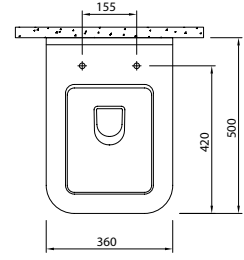

aQuasmart

71132334xx

Light* Universal Asma Klozet

[Taharet Delikli]

Light* Universal Wall Hung WC Pan

[With Cleaning Pipe]

71132363xx

Light* Universal Asma Klozet

[Taharet Deliksiz]

Light* Universal Wall Hung WC Pan

[Without Cleaning Pipe]

70132720xx : 70132728xx

Klozet Kapağı : Yavaş Kapanan Klozet Kapağı

Seat & Cover : Soft Close Seat & Cover

aQuasmart

71117334xx

Bond Universal Asma Klozet

[Taharet Delikli]

Bond Universal Wall Hung WC Pan

[With Cleaning Pipe]

71117363xx

Bond Universal Asma Klozet

[Taharet Deliksiz]

Bond Universal Wall Hung WC Pan

[Without Cleaning Pipe]

70117720xx : 70117728xx

Klozet Kapağı : Yavaş Kapanan Klozet Kapağı

Seat & Cover : Soft Close Seat & Cover

aQuasmart

71118334xx

Zero Universal Asma Klozet

[Taharet Delikli]

Zero Universal Wall Hung WC Pan

[With Cleaning Pipe]

71118363xx

Zero Universal Asma Klozet

[Taharet Deliksiz]

Zero Universal Wall Hung WC Pan

[Without Cleaning Pipe]

70118720xx : 70118728xx

Klozet Kapağı : Yavaş Kapanan Klozet Kapağı

Seat & Cover : Soft Close Seat & Cover

aQuasmart

71130334xx

Fold Universal Asma Klozet

[Taharet Delikli]

Fold Universal Wall Hung WC Pan

[With Cleaning Pipe]

71130363xx

Fold Universal Asma Klozet

[Taharet Deliksiz]

Fold Universal Wall Hung WC Pan

[Without Cleaning Pipe]

70130720xx : 70130728xx

Klozet Kapağı : Yavaş Kapanan Klozet Kapağı

Seat & Cover : Soft Close Seat & Cover

Asma Klozet Renkleri: Beyaz 00, EC Beyaz 02 **Light* Renkleri:** Beyaz 00, EC Beyaz 02, Siyah 20

Wall Hung WC Pan Colors: White 00, EC White 02 **Light* Colors:** White 00, EC White 02, Black 20

Sipariş verilirken sipariş kodunun sonuna xx yerine renk kodu eklenmelidir.

When ordering, the xx at the end of the Product Code must be replaced with the color code.