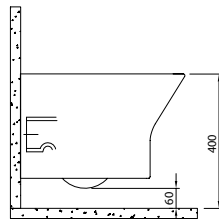

aQuasmart

71132334xx

Light* Universal Asma Klozet

[Taharet Delikli]

Light* Universal Wall Hung WC Pan

[With Cleaning Pipe]

71132363xx

Light* Universal Asma Klozet

[Taharet Deliksiz]

Light* Universal Wall Hung WC Pan

[Without Cleaning Pipe]

70132720xx : 70132728xx

Klozet Kapağı : Yavaş Kapanan Klozet Kapağı

Seat & Cover : Soft Close Seat & Cover

aQuasmart

71117334xx

Bond Universal Asma Klozet

[Taharet Delikli]

Bond Universal Wall Hung WC Pan

[With Cleaning Pipe]

71117363xx

Bond Universal Asma Klozet

[Taharet Deliksiz]

Bond Universal Wall Hung WC Pan

[Without Cleaning Pipe]

70117720xx : 70117728xx

Klozet Kapağı : Yavaş Kapanan Klozet Kapağı

Seat & Cover : Soft Close Seat & Cover

aQuasmart

71118334xx

Zero Universal Asma Klozet

[Taharet Delikli]

Zero Universal Wall Hung WC Pan

[With Cleaning Pipe]

71118363xx

Zero Universal Asma Klozet

[Taharet Deliksiz]

Zero Universal Wall Hung WC Pan

[Without Cleaning Pipe]

70118720xx : 70118728xx

Klozet Kapağı : Yavaş Kapanan Klozet Kapağı

Seat & Cover : Soft Close Seat & Cover

aQuasmart

71130334xx

Fold Universal Asma Klozet

[Taharet Delikli]

Fold Universal Wall Hung WC Pan

[With Cleaning Pipe]

71130363xx

Fold Universal Asma Klozet

[Taharet Deliksiz]

Fold Universal Wall Hung WC Pan

[Without Cleaning Pipe]

70130720xx : 70130728xx

Klozet Kapağı : Yavaş Kapanan Klozet Kapağı

Seat & Cover : Soft Close Seat & Cover

Asma Klozet Renkleri: Beyaz 00, EC Beyaz 02 **Light* Renkleri:** Beyaz 00, EC Beyaz 02, Siyah 20

Wall Hung WC Pan Colors: White 00, EC White 02 **Light* Colors:** White 00, EC White 02, Black 20

Sipariş verilirken sipariş kodunun sonuna xx yerine renk kodu eklenmelidir.

When ordering, the xx at the end of the Product Code must be replaced with the color code.