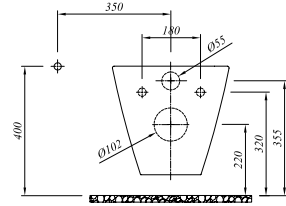

Asma Klozetler

71129314xx

Zen Asma Klozet [Taharet Delikli]
Zen Wall Hung WC Pan [With Cleaning Pipe]

71129316xx

Zen Asma Klozet [Taharet Deliksiz]
Zen Wall Hung WC Pan [Without Cleaning Pipe]

70129726xx

71128334xx

Victorian Asma Klozet [Taharet Delikli]
Victorian Wall Hung WC Pan [With Cleaning Pipe]

71128363xx

70128728xx

Klozet Kapağı
Seat & Cover

7113433400

Eternal Asma Klozet
Eternal Wall Hung WC Pan

70134728xx

Yavaş Kapanan Klozet Kapağı
Soft Close Seat & Cover

aQuasmart

71133334xx

[With Cleaning Pipe]

71133363xx

[Without Cleaning Pipe]

70133720xx : 70133728xx

Klozet Kapağı : Yavaş Kapanan Klozet Kapağı
Seat & Cover : Soft Close Seat & Cover

Asma Klozet Renkleri: Beyaz 00, EC Beyaz 02 **Zen Klozet Renkleri:** Beyaz 00, EC Beyaz 02, Siyah 20

Wall Hung WC Pan Colors: White 00, EC White 02 **Zen Wall Hung WC Pan Colors:** White 00, EC White 02, Black 20

Sipariş verilirken sipariş kodunun sonuna xx yerine renk kodu eklenmelidir.

When ordering, the xx at the end of the Product Code must be replaced with the color code.