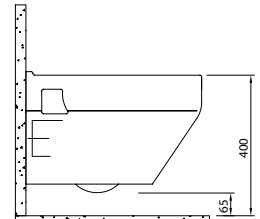

aQuasmart

71132334xx

Light* Universal Asma Klozet

[Taharet Delikli]

Light* Universal Wall Hung WC Pan

[With Cleaning Pipe]

71132363xx

Light* Universal Asma Klozet

[Taharet Deliksiz]

Light* Universal Wall Hung WC Pan

[Without Cleaning Pipe]

70132720xx : 70132728xx

Klozet Kapağı : Yavaş Kapanan Klozet Kapağı

Seat & Cover : Soft Close Seat & Cover

aQuasmart

71117334xx

Bond Universal Asma Klozet

[Taharet Delikli]

Bond Universal Wall Hung WC Pan

[With Cleaning Pipe]

71117363xx

Bond Universal Asma Klozet

[Taharet Deliksiz]

Bond Universal Wall Hung WC Pan

[Without Cleaning Pipe]

70117720xx : 70117728xx

Klozet Kapağı : Yavaş Kapanan Klozet Kapağı

Seat & Cover : Soft Close Seat & Cover

aQuasmart

71118334xx

Zero Universal Asma Klozet

[Taharet Delikli]

Zero Universal Wall Hung WC Pan

[With Cleaning Pipe]

71118363xx

Zero Universal Asma Klozet

[Taharet Deliksiz]

Zero Universal Wall Hung WC Pan

[Without Cleaning Pipe]

70118720xx : 70118728xx

Klozet Kapağı : Yavaş Kapanan Klozet Kapağı

Seat & Cover : Soft Close Seat & Cover

aQuasmart

71130334xx

Fold Universal Asma Klozet

[Taharet Delikli]

Fold Universal Wall Hung WC Pan

[With Cleaning Pipe]

71130363xx

Fold Universal Asma Klozet

[Taharet Deliksiz]

Fold Universal Wall Hung WC Pan

[Without Cleaning Pipe]

70130720xx : 70130728xx

Klozet Kapağı : Yavaş Kapanan Klozet Kapağı

Seat & Cover : Soft Close Seat & Cover

Asma Klozet Renkleri: Beyaz 00, EC Beyaz 02 **Light* Renkleri:** Beyaz 00, EC Beyaz 02, Siyah 20

Wall Hung WC Pan Colors: White 00, EC White 02 **Light* Colors:** White 00, EC White 02, Black 20

Sipariş verilirken sipariş kodunun sonuna xx yerine renk kodu eklenmelidir.

When ordering, the xx at the end of the Product Code must be replaced with the color code.