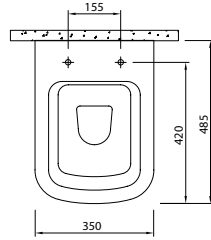

aQuasmart

71132334xx

Light* Universal Asma Klozet

[Taharet Delikli]

Light* Universal Wall Hung WC Pan

[With Cleaning Pipe]

71132363xx

Light* Universal Asma Klozet

[Taharet Deliksiz]

Light* Universal Wall Hung WC Pan

[Without Cleaning Pipe]

70132720xx : 70132728xx

Klozet Kapağı : Yavaş Kapanan Klozet Kapağı

Seat & Cover : Soft Close Seat & Cover

aQuasmart

71117334xx

Bond Universal Asma Klozet

[Taharet Delikli]

Bond Universal Wall Hung WC Pan

[With Cleaning Pipe]

71117363xx

Bond Universal Asma Klozet

[Taharet Deliksiz]

Bond Universal Wall Hung WC Pan

[Without Cleaning Pipe]

70117720xx : 70117728xx

Klozet Kapağı : Yavaş Kapanan Klozet Kapağı

Seat & Cover : Soft Close Seat & Cover

aQuasmart

71118334xx

Zero Universal Asma Klozet

[Taharet Delikli]

Zero Universal Wall Hung WC Pan

[With Cleaning Pipe]

71118363xx

Zero Universal Asma Klozet

[Taharet Deliksiz]

Zero Universal Wall Hung WC Pan

[Without Cleaning Pipe]

70118720xx : 70118728xx

Klozet Kapağı : Yavaş Kapanan Klozet Kapağı

Seat & Cover : Soft Close Seat & Cover

aQuasmart

71130334xx

Fold Universal Asma Klozet

[Taharet Delikli]

Fold Universal Wall Hung WC Pan

[With Cleaning Pipe]

71130363xx

Fold Universal Asma Klozet

[Taharet Deliksiz]

Fold Universal Wall Hung WC Pan

[Without Cleaning Pipe]

70130720xx : 70130728xx

Klozet Kapağı : Yavaş Kapanan Klozet Kapağı

Seat & Cover : Soft Close Seat & Cover

Asma Klozet Renkleri: Beyaz 00, EC Beyaz 02 **Light* Renkleri:** Beyaz 00, EC Beyaz 02, Siyah 20

Wall Hung WC Pan Colors: White 00, EC White 02 **Light* Colors:** White 00, EC White 02, Black 20

Sipariş verilirken sipariş kodunun sonuna xx yerine renk kodu eklenmelidir.

When ordering, the xx at the end of the Product Code must be replaced with the color code.