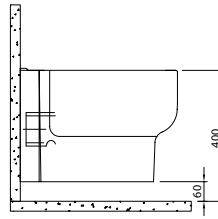

aQuasmart

71132334xx

Light* Universal Asma Klozet

[Taharet Delikli]

Light* Universal Wall Hung WC Pan

[With Cleaning Pipe]

71132363xx

Light* Universal Asma Klozet

[Taharet Deliksiz]

Light* Universal Wall Hung WC Pan

[Without Cleaning Pipe]

70132720xx : 70132728xx

Klozet Kapağı : Yavaş Kapanan Klozet Kapağı

Seat & Cover : Soft Close Seat & Cover

aQuasmart

71117334xx

Bond Universal Asma Klozet

[Taharet Delikli]

Bond Universal Wall Hung WC Pan

[With Cleaning Pipe]

71117363xx

Bond Universal Asma Klozet

[Taharet Deliksiz]

Bond Universal Wall Hung WC Pan

[Without Cleaning Pipe]

70117720xx : 70117728xx

Klozet Kapağı : Yavaş Kapanan Klozet Kapağı

Seat & Cover : Soft Close Seat & Cover

aQuasmart

71118334xx

Zero Universal Asma Klozet

[Taharet Delikli]

Zero Universal Wall Hung WC Pan

[With Cleaning Pipe]

71118363xx

Zero Universal Asma Klozet

[Taharet Deliksiz]

Zero Universal Wall Hung WC Pan

[Without Cleaning Pipe]

70118720xx : 70118728xx

Klozet Kapağı : Yavaş Kapanan Klozet Kapağı

Seat & Cover : Soft Close Seat & Cover

aQuasmart

71130334xx

Fold Universal Asma Klozet

[Taharet Delikli]

Fold Universal Wall Hung WC Pan

[With Cleaning Pipe]

71130363xx

Fold Universal Asma Klozet

[Taharet Deliksiz]

Fold Universal Wall Hung WC Pan

[Without Cleaning Pipe]

70130720xx : 70130728xx

Klozet Kapağı : Yavaş Kapanan Klozet Kapağı

Seat & Cover : Soft Close Seat & Cover

Asma Klozet Renkleri: Beyaz 00, EC Beyaz 02 **Light* Renkleri:** Beyaz 00, EC Beyaz 02, Siyah 20

Wall Hung WC Pan Colors: White 00, EC White 02 **Light* Colors:** White 00, EC White 02, Black 20

Sipariş verilirken sipariş kodunun sonuna xx yerine renk kodu eklenmelidir.

When ordering, the xx at the end of the Product Code must be replaced with the color code.