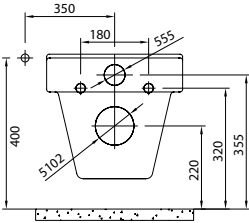

aQuasmart

71132334xx

Light* Universal Asma Klozet

[Taharet Delikli]

Light* Universal Wall Hung WC Pan

[With Cleaning Pipe]

71132363xx

Light* Universal Asma Klozet

[Taharet Deliksiz]

Light* Universal Wall Hung WC Pan

[Without Cleaning Pipe]

70132720xx : 70132728xx

Klozet Kapağı : Yavaş Kapanan Klozet Kapağı

Seat & Cover : Soft Close Seat & Cover

aQuasmart

71117334xx

Bond Universal Asma Klozet

[Taharet Delikli]

Bond Universal Wall Hung WC Pan

[With Cleaning Pipe]

71117363xx

Bond Universal Asma Klozet

[Taharet Deliksiz]

Bond Universal Wall Hung WC Pan

[Without Cleaning Pipe]

70117720xx : 70117728xx

Klozet Kapağı : Yavaş Kapanan Klozet Kapağı

Seat & Cover : Soft Close Seat & Cover

aQuasmart

71118334xx

Zero Universal Asma Klozet

[Taharet Delikli]

Zero Universal Wall Hung WC Pan

[With Cleaning Pipe]

71118363xx

Zero Universal Asma Klozet

[Taharet Deliksiz]

Zero Universal Wall Hung WC Pan

[Without Cleaning Pipe]

70118720xx : 70118728xx

Klozet Kapağı : Yavaş Kapanan Klozet Kapağı

Seat & Cover : Soft Close Seat & Cover

aQuasmart

71130334xx

Fold Universal Asma Klozet

[Taharet Delikli]

Fold Universal Wall Hung WC Pan

[With Cleaning Pipe]

71130363xx

Fold Universal Asma Klozet

[Taharet Deliksiz]

Fold Universal Wall Hung WC Pan

[Without Cleaning Pipe]

70130720xx : 70130728xx

Klozet Kapağı : Yavaş Kapanan Klozet Kapağı

Seat & Cover : Soft Close Seat & Cover

Asma Klozet Renkleri: Beyaz 00, EC Beyaz 02 **Light* Renkleri:** Beyaz 00, EC Beyaz 02, Siyah 20

Wall Hung WC Pan Colors: White 00, EC White 02 **Light* Colors:** White 00, EC White 02, Black 20

Sipariş verilirken sipariş kodunun sonuna xx yerine renk kodu eklenmelidir.

When ordering, the xx at the end of the Product Code must be replaced with the color code.