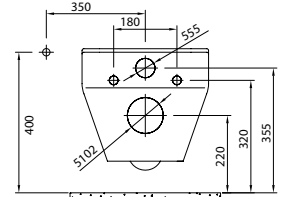

aQuasmart

71132334xx

Light* Universal Asma Klozet

[Taharet Delikli]

Light* Universal Wall Hung WC Pan

[With Cleaning Pipe]

71132363xx

Light* Universal Asma Klozet

[Taharet Deliksiz]

Light* Universal Wall Hung WC Pan

[Without Cleaning Pipe]

70132720xx : 70132728xx

Klozet Kapağı : Yavaş Kapanan Klozet Kapağı

Seat & Cover : Soft Close Seat & Cover

aQuasmart

71117334xx

Bond Universal Asma Klozet

[Taharet Delikli]

Bond Universal Wall Hung WC Pan

[With Cleaning Pipe]

71117363xx

Bond Universal Asma Klozet

[Taharet Deliksiz]

Bond Universal Wall Hung WC Pan

[Without Cleaning Pipe]

70117720xx : 70117728xx

Klozet Kapağı : Yavaş Kapanan Klozet Kapağı

Seat & Cover : Soft Close Seat & Cover

aQuasmart

71118334xx

Zero Universal Asma Klozet

[Taharet Delikli]

Zero Universal Wall Hung WC Pan

[With Cleaning Pipe]

71118363xx

Zero Universal Asma Klozet

[Taharet Deliksiz]

Zero Universal Wall Hung WC Pan

[Without Cleaning Pipe]

70118720xx : 70118728xx

Klozet Kapağı : Yavaş Kapanan Klozet Kapağı

Seat & Cover : Soft Close Seat & Cover

aQuasmart

71130334xx

Fold Universal Asma Klozet

[Taharet Delikli]

Fold Universal Wall Hung WC Pan

[With Cleaning Pipe]

71130363xx

Fold Universal Asma Klozet

[Taharet Deliksiz]

Fold Universal Wall Hung WC Pan

[Without Cleaning Pipe]

70130720xx : 70130728xx

Klozet Kapağı : Yavaş Kapanan Klozet Kapağı

Seat & Cover : Soft Close Seat & Cover

Asma Klozet Renkleri: Beyaz 00, EC Beyaz 02 **Light* Renkleri:** Beyaz 00, EC Beyaz 02, Siyah 20

Wall Hung WC Pan Colors: White 00, EC White 02 **Light* Colors:** White 00, EC White 02, Black 20

Sipariş verilirken sipariş kodunun sonuna xx yerine renk kodu eklenmelidir.

When ordering, the xx at the end of the Product Code must be replaced with the color code.