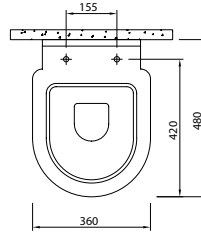

aQuasmart

71132334xx

Light* Universal Asma Klozet

[Taharet Delikli]

Light* Universal Wall Hung WC Pan

[With Cleaning Pipe]

71132363xx

Light* Universal Asma Klozet

[Taharet Deliksiz]

Light* Universal Wall Hung WC Pan

[Without Cleaning Pipe]

70132720xx : 70132728xx

Klozet Kapağı : Yavaş Kapanan Klozet Kapağı

Seat & Cover : Soft Close Seat & Cover

aQuasmart

71117334xx

Bond Universal Asma Klozet

[Taharet Delikli]

Bond Universal Wall Hung WC Pan

[With Cleaning Pipe]

71117363xx

Bond Universal Asma Klozet

[Taharet Deliksiz]

Bond Universal Wall Hung WC Pan

[Without Cleaning Pipe]

70117720xx : 70117728xx

Klozet Kapağı : Yavaş Kapanan Klozet Kapağı

Seat & Cover : Soft Close Seat & Cover

aQuasmart

71118334xx

Zero Universal Asma Klozet

[Taharet Delikli]

Zero Universal Wall Hung WC Pan

[With Cleaning Pipe]

71118363xx

Zero Universal Asma Klozet

[Taharet Deliksiz]

Zero Universal Wall Hung WC Pan

[Without Cleaning Pipe]

70118720xx : 70118728xx

Klozet Kapağı : Yavaş Kapanan Klozet Kapağı

Seat & Cover : Soft Close Seat & Cover

aQuasmart

71130334xx

Fold Universal Asma Klozet

[Taharet Delikli]

Fold Universal Wall Hung WC Pan

[With Cleaning Pipe]

71130363xx

Fold Universal Asma Klozet

[Taharet Deliksiz]

Fold Universal Wall Hung WC Pan

[Without Cleaning Pipe]

70130720xx : 70130728xx

Klozet Kapağı : Yavaş Kapanan Klozet Kapağı

Seat & Cover : Soft Close Seat & Cover

Asma Klozet Renkleri: Beyaz 00, EC Beyaz 02 **Light* Renkleri:** Beyaz 00, EC Beyaz 02, Siyah 20

Wall Hung WC Pan Colors: White 00, EC White 02 **Light* Colors:** White 00, EC White 02, Black 20

Sipariş verilirken sipariş kodunun sonuna xx yerine renk kodu eklenmelidir.

When ordering, the xx at the end of the Product Code must be replaced with the color code.