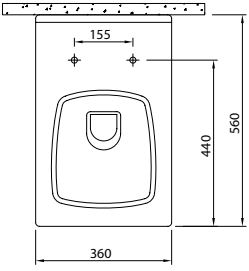

aQuasmart

71132334xx

Light* Universal Asma Klozet

[Taharet Delikli]

Light* Universal Wall Hung WC Pan

[With Cleaning Pipe]

71132363xx

Light* Universal Asma Klozet

[Taharet Deliksiz]

Light* Universal Wall Hung WC Pan

[Without Cleaning Pipe]

70132720xx : 70132728xx

Klozet Kapağı : Yavaş Kapanan Klozet Kapağı

Seat & Cover : Soft Close Seat & Cover

aQuasmart

71117334xx

Bond Universal Asma Klozet

[Taharet Delikli]

Bond Universal Wall Hung WC Pan

[With Cleaning Pipe]

71117363xx

Bond Universal Asma Klozet

[Taharet Deliksiz]

Bond Universal Wall Hung WC Pan

[Without Cleaning Pipe]

70117720xx : 70117728xx

Klozet Kapağı : Yavaş Kapanan Klozet Kapağı

Seat & Cover : Soft Close Seat & Cover

aQuasmart

71118334xx

Zero Universal Asma Klozet

[Taharet Delikli]

Zero Universal Wall Hung WC Pan

[With Cleaning Pipe]

71118363xx

Zero Universal Asma Klozet

[Taharet Deliksiz]

Zero Universal Wall Hung WC Pan

[Without Cleaning Pipe]

70118720xx : 70118728xx

Klozet Kapağı : Yavaş Kapanan Klozet Kapağı

Seat & Cover : Soft Close Seat & Cover

aQuasmart

71130334xx

Fold Universal Asma Klozet

[Taharet Delikli]

Fold Universal Wall Hung WC Pan

[With Cleaning Pipe]

71130363xx

Fold Universal Asma Klozet

[Taharet Deliksiz]

Fold Universal Wall Hung WC Pan

[Without Cleaning Pipe]

70130720xx : 70130728xx

Klozet Kapağı : Yavaş Kapanan Klozet Kapağı

Seat & Cover : Soft Close Seat & Cover

Asma Klozet Renkleri: Beyaz 00, EC Beyaz 02 **Light* Renkleri:** Beyaz 00, EC Beyaz 02, Siyah 20

Wall Hung WC Pan Colors: White 00, EC White 02 **Light* Colors:** White 00, EC White 02, Black 20

Sipariş verilirken sipariş kodunun sonuna xx yerine renk kodu eklenmelidir.

When ordering, the xx at the end of the Product Code must be replaced with the color code.