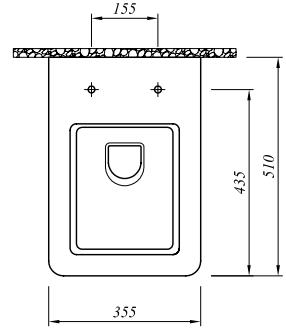

Asma Klozetler

71129314xx

Zen Asma Klozet [Taharet Delikli]
Zen Wall Hung WC Pan [With Cleaning Pipe]

71129316xx

Zen Asma Klozet [Taharet Deliksiz]
Zen Wall Hung WC Pan [Without Cleaning Pipe]

70129726xx

71128334xx

Victorian Asma Klozet [Taharet Delikli]
Victorian Wall Hung WC Pan [With Cleaning Pipe]

71128363xx

70128728xx

Klozet Kapağı
Seat & Cover

7113433400

Eternal Asma Klozet
Eternal Wall Hung WC Pan

70134728xx

Yavaş Kapanan Klozet Kapağı
Soft Close Seat & Cover

aQuasmart

71133334xx

[With Cleaning Pipe]

71133363xx

[Without Cleaning Pipe]

70133720xx : 70133728xx

Klozet Kapağı : Yavaş Kapanan Klozet Kapağı
Seat & Cover : Soft Close Seat & Cover

Asma Klozet Renkleri: Beyaz 00, EC Beyaz 02 **Zen Klozet Renkleri:** Beyaz 00, EC Beyaz 02, Siyah 20

Wall Hung WC Pan Colors: White 00, EC White 02 **Zen Wall Hung WC Pan Colors:** White 00, EC White 02, Black 20

Sipariş verilirken sipariş kodunun sonuna xx yerine renk kodu eklenmelidir.

When ordering, the xx at the end of the Product Code must be replaced with the color code.