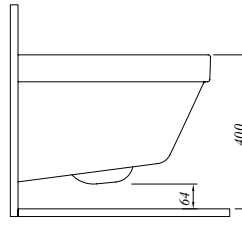

Asma Klozetler

71129314xx

Zen Asma Klozet [Taharet Delikli]
Zen Wall Hung WC Pan [With Cleaning Pipe]

71129316xx

Zen Asma Klozet [Taharet Deliksiz]
Zen Wall Hung WC Pan [Without Cleaning Pipe]

70129726xx

71128334xx

Victorian Asma Klozet [Taharet Delikli]
Victorian Wall Hung WC Pan [With Cleaning Pipe]

71128363xx

70128728xx

Klozet Kapağı
Seat & Cover

7113433400

Eternal Asma Klozet
Eternal Wall Hung WC Pan

70134728xx

Yavaş Kapanan Klozet Kapağı
Soft Close Seat & Cover

aQuasmart

71133334xx

[With Cleaning Pipe]

71133363xx

[Without Cleaning Pipe]

70133720xx : 70133728xx

Klozet Kapağı : Yavaş Kapanan Klozet Kapağı
Seat & Cover : Soft Close Seat & Cover

Asma Klozet Renkleri: Beyaz 00, EC Beyaz 02 **Zen Klozet Renkleri:** Beyaz 00, EC Beyaz 02, Siyah 20

Wall Hung WC Pan Colors: White 00, EC White 02 **Zen Wall Hung WC Pan Colors:** White 00, EC White 02, Black 20

Sipariş verilirken sipariş kodunun sonuna xx yerine renk kodu eklenmelidir.

When ordering, the xx at the end of the Product Code must be replaced with the color code.